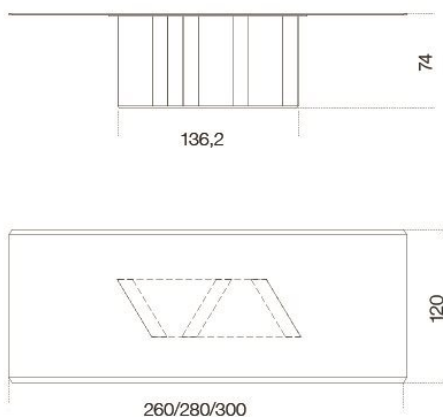

Table with 15mm black painted glass top in the bright or satin version. 40mm bevelled edges on two sides of the top. Wooden base covered with 20mm natural polished Sahara Noir marble and "supermirror" bright stainless steel bottom plate. Also available with 15mm glass top and wooden base covered with 6mm painted glass in the colours black, blue grey or liquorice, in the bright or satin version or painted with the exclusive "Cashmere" brushed finish in the colours gold grey or anthracite.

Dimensioni / Sizes
Cm (W x D x H)
260 x 120 x 74
280 x 120 x 74
300 x 120 x 74

Inches (W x D x H)
102½" x 47¼" x 29¼"
110¼" x 47¼" x 29¼"
118¼" x 47¼" x 29¼"

Platium

Finiture / Finishes

Metallo / Metal

*Acciaio inox
lucido
Bright stainless
steel*